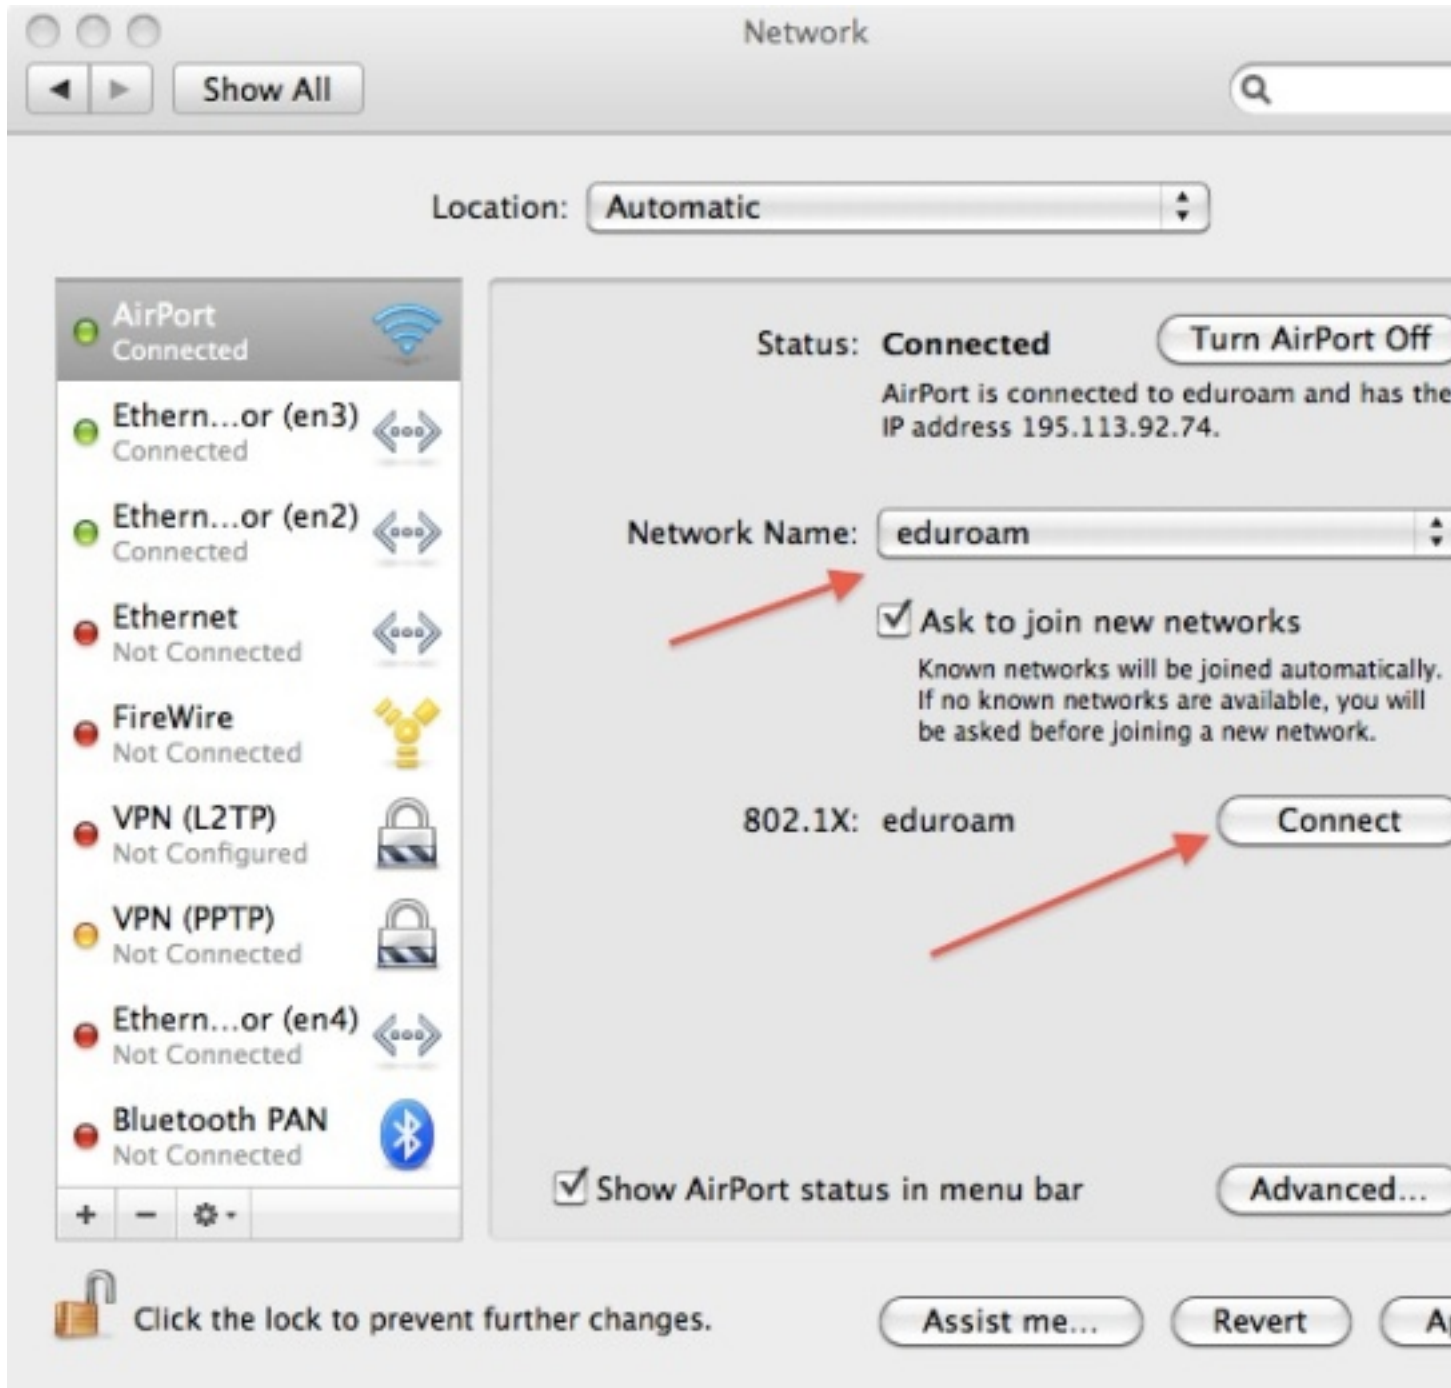

Choose **eduroam** among available WiFi networks.

Setup for Mac OS X Snow Leopard or older Mac OS X versions:

In System Preferences choose Network

In Advanced section create eduoam profile

In available WiFi networks list choose eduroam and wait a few seconds for authentication