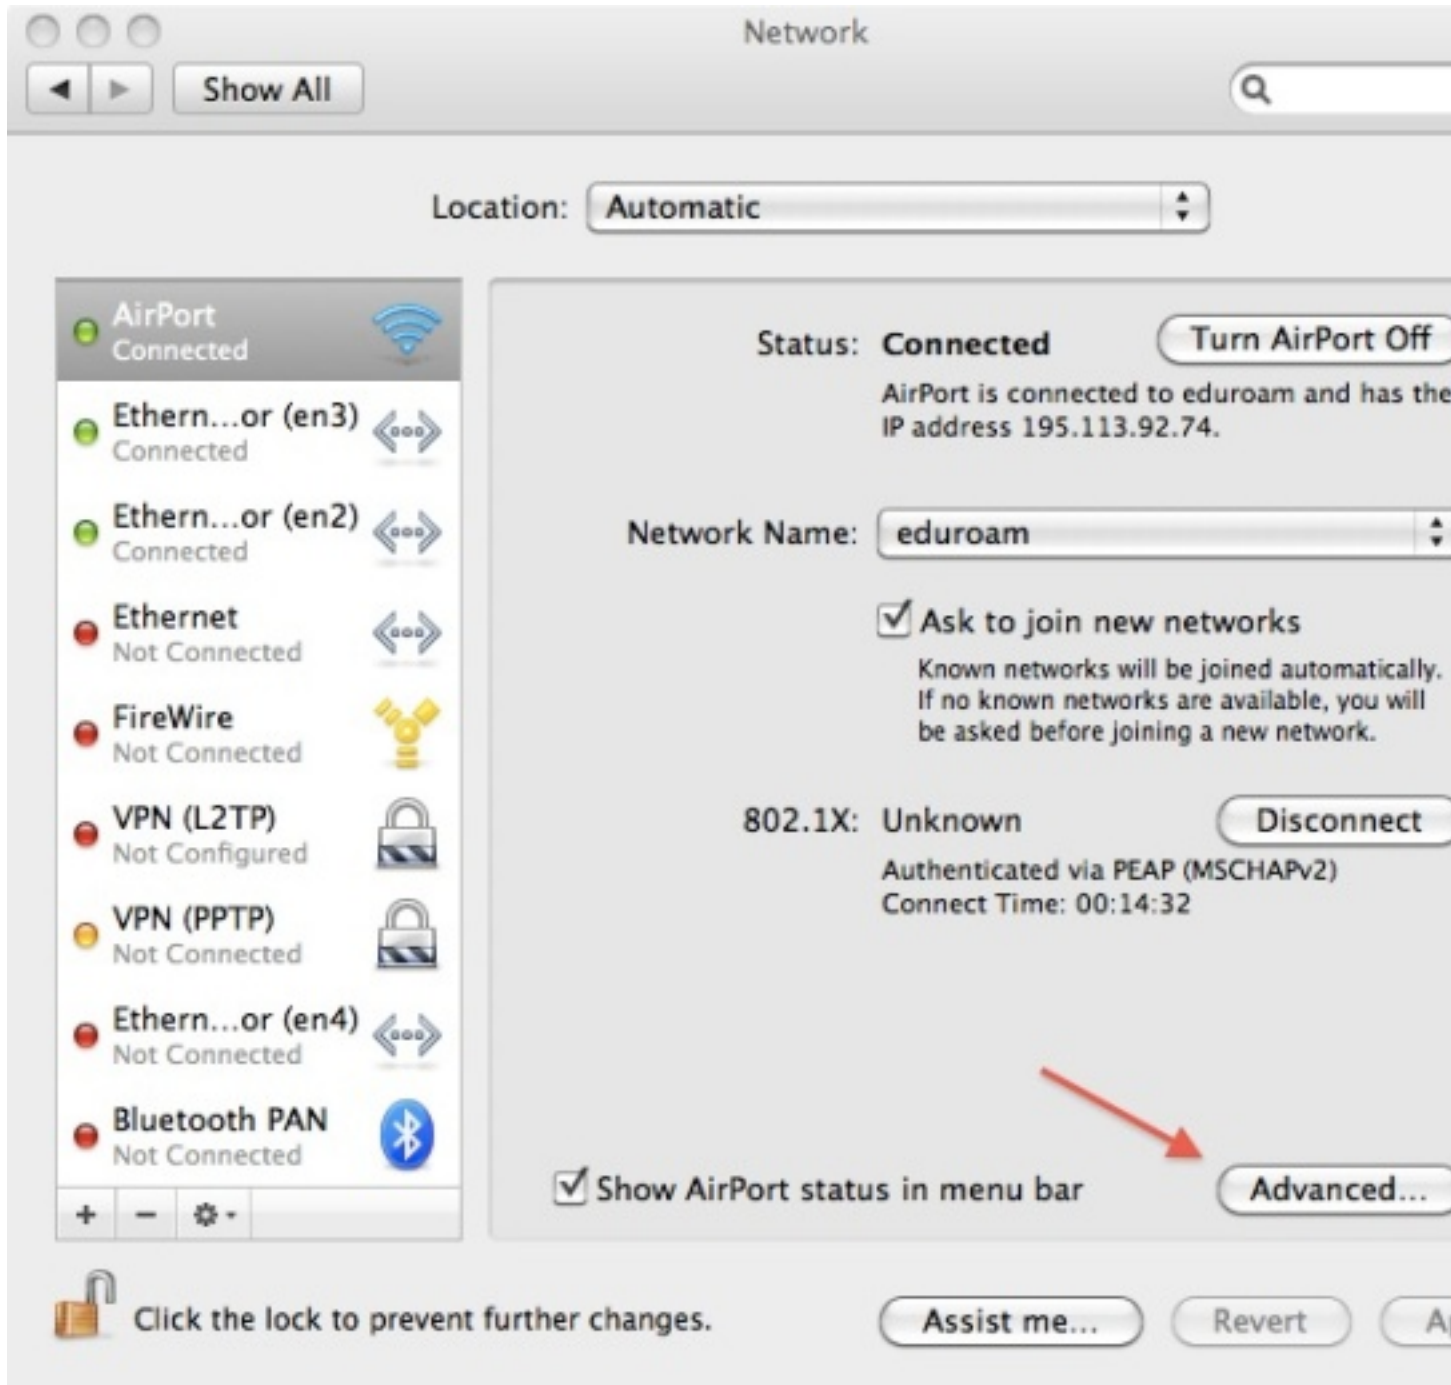

This manual is also valid for login names with [@vvtuk.cuni.cz](#) a [@jinonice.cuni.cz](#).

Setup for Mac OS X Lion

Download and install a profile published at: http://vvt1.cuni.cz/e/profil_cuni_cz.mobileconfig

Choose **eduroam** among available WiFi networks.

Setup for Mac OS X Snow Leopard or older Mac OS X versions:

In System Preferences choose Network

In Advanced section create eduoam profile

In available WiFi networks list choose eduroam and wait a few seconds for authentication